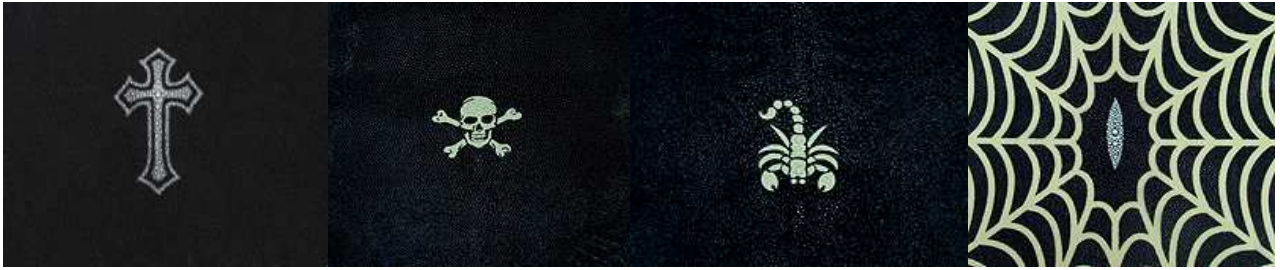

Turquoise

Black/White
Zebra

Pink/White
Zebra

Black/White Zebra—
Pink Stripe

Tribal

Pink/Black
Zebra

Gold/Black
Zebra

Antique
Brown Zebra

Autumn Camo

Stingray Colors

Cross

Skull &
Crossbones

Scorpion

Spider Web
(also available in red
and blue)

Camo

Pink Camo