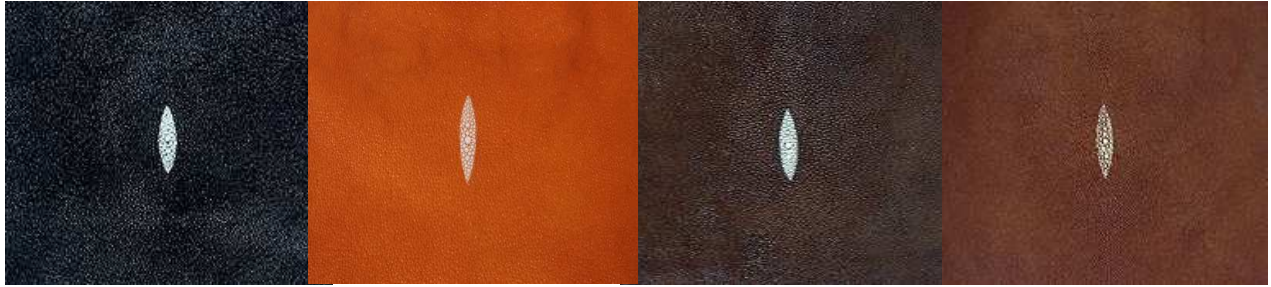

Stingray Colors

Black

Buttercup

Choc Brown

Cognac

Pink

Purple

Red

Turquoise

Black/White
Zebra

Pink/White
Zebra

Black/White Zebra—
Pink Stripe

Tribal

Pink/Black
Zebra

Gold/Black
Zebra

Antique
Brown Zebra

Autumn Camo

Stingray Colors

Cross

Skull &
Crossbones

Scorpion

Spider Web
(also available in red
and blue)

Camo

Pink Camo